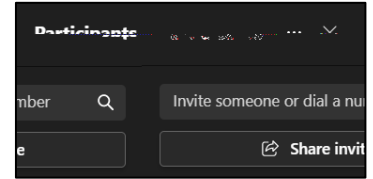

'NEW' MICROSOFT TEAMS FOR CALLING

ADD SOMEONE TO A CALL

People

Basic Settings

VIEW CONTACTS

- Calls
- View contacts

ADD CONTACTS

Add contact

Add

Save

Tip:

ADD AN INTERNAL CONTACT TO SPEED DIAL

- Calls
- Add contact 

Add

ADD AN EXTERNAL CONTACT TO SPEED DIAL

- Calls
- View Contacts
- 3 dots
- Add to speed dial